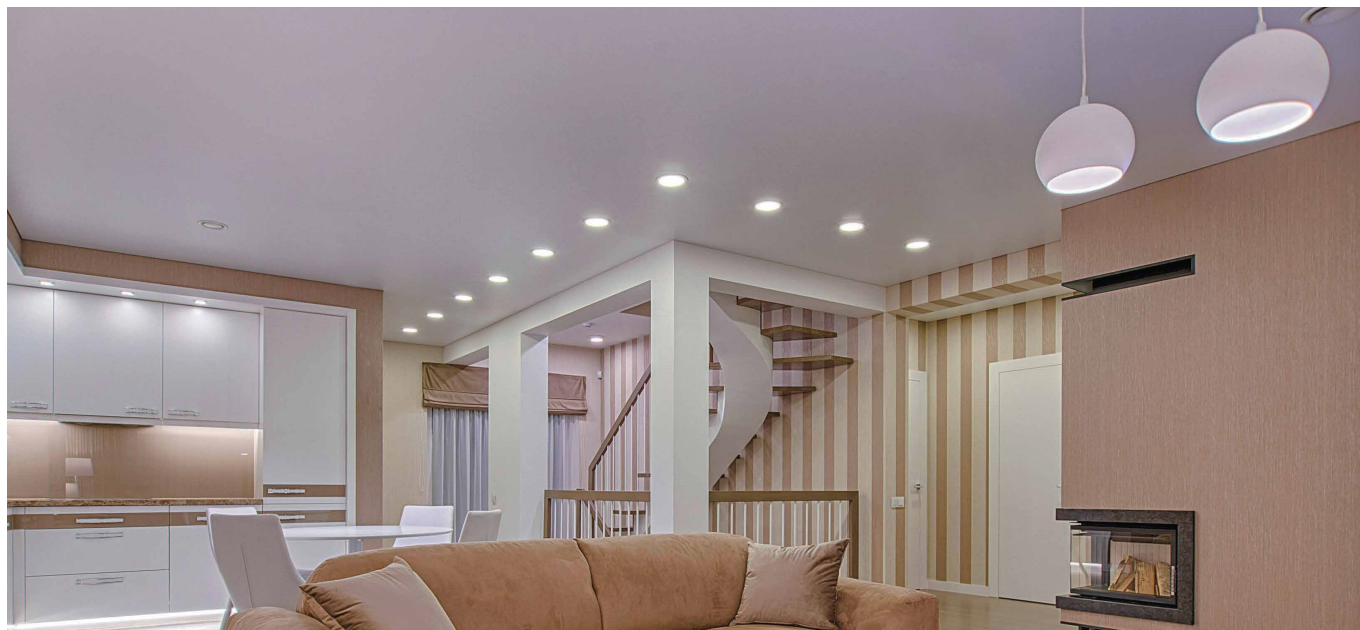

## L15M.

Polished aluminium recessed light for primary lighting in small rooms, accessories or furniture. Even, diffuse lighting, can be installed indoors. Flush mounting on plasterboard with pressure springs.