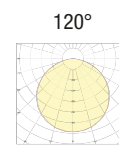

MADE IN ITALY