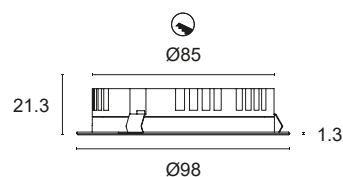

MADE IN ITALY